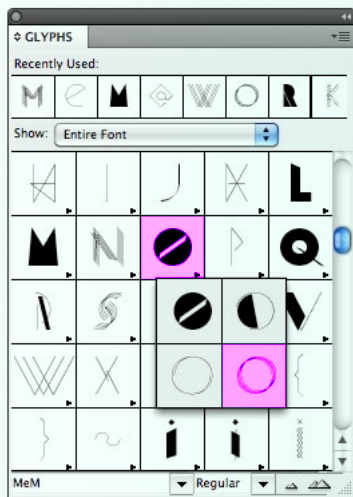

GLYPHS PALETTE ≈ PICK LETTERS INDIVIDUALLY