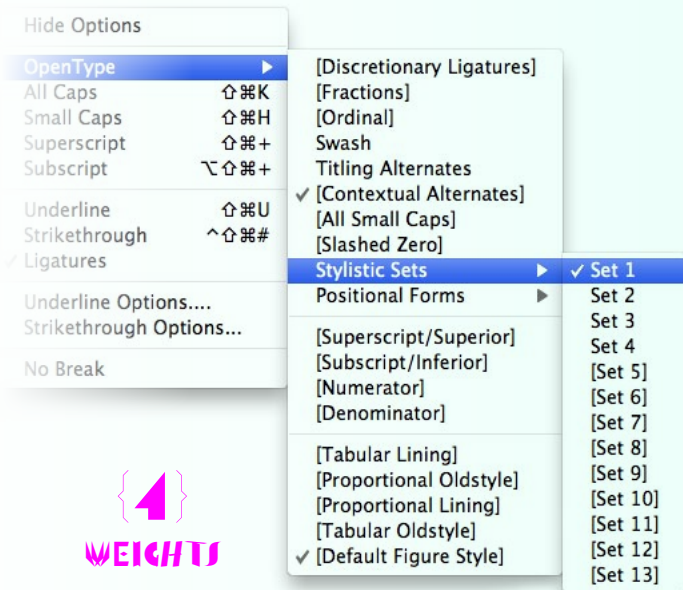

WEIGHTS

{STYLISTIC SET 01}

{4}

WEIGHTS

{STYLISTIC SET 02}

{4}

WEIGHTS

{STYLISTIC SET 03}

{4}

WEIGHTS

{STYLISTIC SET 04}

LIGATURE FEATURE ≈ MONSTERSHUFFLE ≈ RANDOM LETTERS {DEFAULT IN ADOBE CREATIVE SUITE}

STYLISTIC ALTERNATES ≈ BOLDER STYLES

STYLISTIC ALTERNATES ≈ LIGHTER STYLES

STYLISTIC SETS ≈ SINGLE WEIGHTS

{4}  
WEIGHTS

{4}  
WEIGHTS

{4}  
WEIGHTS

{4}  
WEIGHTS

FORM FOLLOWS EMOTION

FORM FOLLOWS EMOTION

FORM FOLLOWS EMOTION

FORM FOLLOWS EMOTION