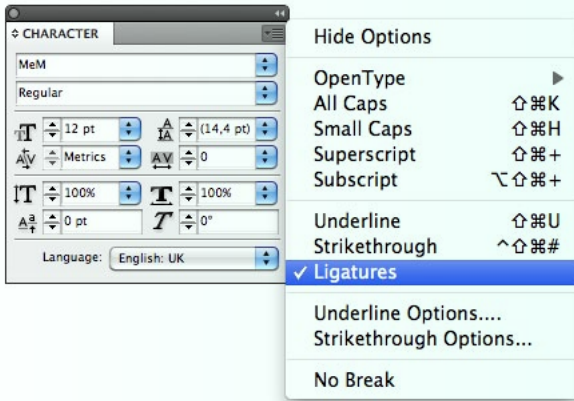

LIGATURE FEATURE ≈ MONSTERSHUFFLE ≈ RANDOM LETTERS {DEFAULT IN ADOBE CREATIVE SUITE}