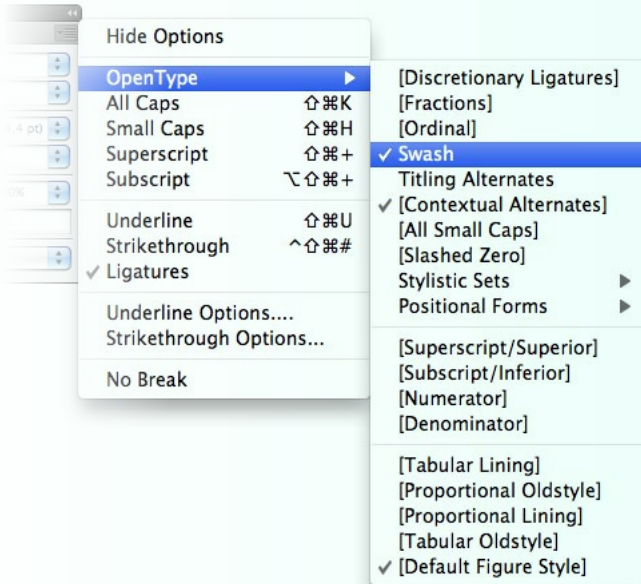

WEIGHTS

{STYLISTIC SET 01}

{4}

WEIGHTS

{STYLISTIC SET 02}

{4}

WEIGHTS

{STYLISTIC SET 03}

{4}

WEIGHTS

{STYLISTIC SET 04}

LIGATURE FEATURE ≈ MONSTERSHUFFLE ≈ RANDOM LETTERS {DEFAULT IN ADOBE CREATIVE SUITE}

STYLISTIC ALTERNATES ≈ BOLDER STYLES

STYLISTIC ALTERNATES ≈ LIGHTER STYLES

STYLISTIC SETS ≈ SINGLE WEIGHTS