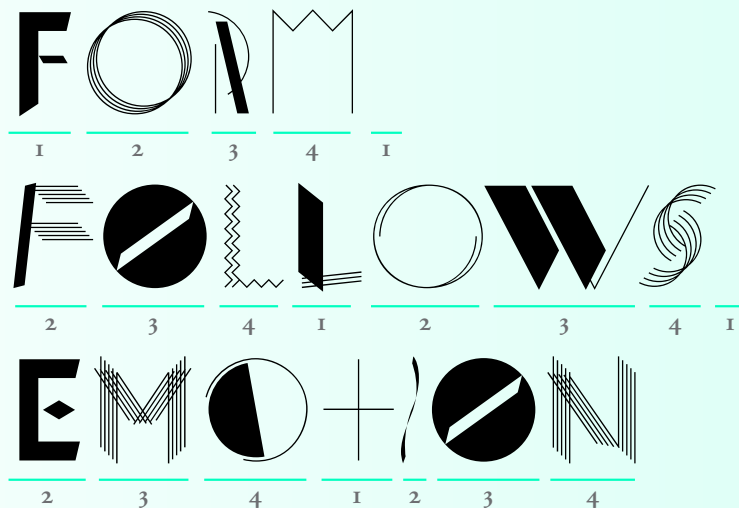

DYNAMIC SHUFFLE ≈ OPENTYPE FEATURE ≈ {ADOBE CREATIVE SUITE, ETC.} ≈ MONSTERSHUFFLE