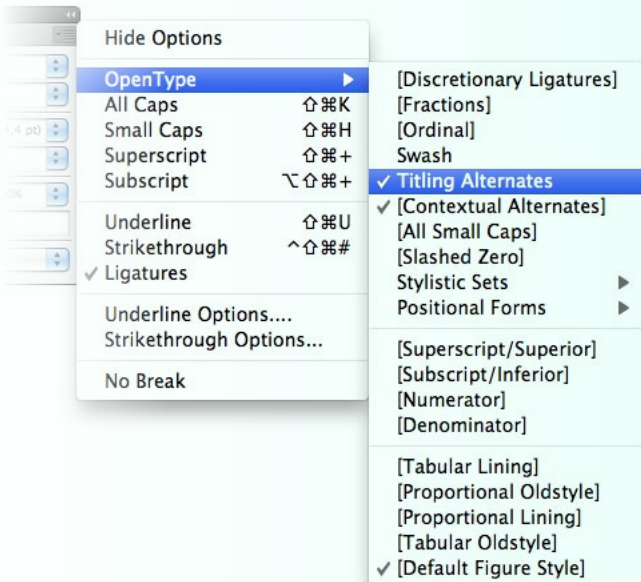

WEIGHTS

{STYLISTIC SET 01}

{4}

WEIGHTS

{STYLISTIC SET 02}

{4}

WEIGHTS

{STYLISTIC SET 03}

{4}

WEIGHTS

{STYLISTIC SET 04}

LIGATURE FEATURE ≈ MONSTERSHUFFLE ≈ RANDOM LETTERS {DEFAULT IN ADOBE CREATIVE SUITE}

STYLISTIC ALTERNATES ≈ BOLDER STYLES

STYLISTIC ALTERNATES ≈ LIGHTER STYLES

STYLISTIC SETS ≈ SINGLE WEIGHTS

{4}  
WEIGHTS

{4}  
WEIGHTS

{4}  
WEIGHTS

{4}  
WEIGHTS

FORM FOLLOWS EMOTION

FORM FOLLOWS EMOTION

FORM FOLLOWS EMOTION

FORM FOLLOWS EMOTION